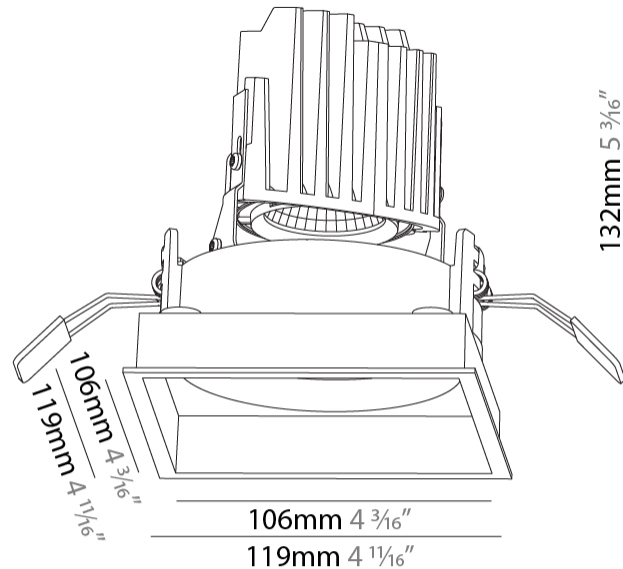

PHYSICAL

Shape: Square
Length (mm): 119
Length (in): 4 11/16
Width (mm): 119
Width (in): 4 11/16
Depth (mm): 132
Depth (in): 5 3/16
Ceiling Thickness (mm): 10 / 12.5 / 15
Ceiling Thickness (in): 3/8 or 1/2 or 9/16
Min. Recessing Depth (mm): 150
Min. Recessing Depth (in): 5 7/8
Light Distribution: Adjustable / Downlight
Weight (kg): 0.542
Weight (lbs): 1.2
Fixture Finish: SSR / BKV / CWI / CRY / HAB / LAG / UFT / ITA / RUA / RUR / MIC / FTG / MYG / TWT / LOD / PUS / FRO / FUP / KIA / POP / BLS / SPG / MEY / GOH / GUM / CHC / COM / ABZ / JAG / OBR / MOS / ROR
Fixture Material: Aluminum Die Cast
Cut-out Measurements: 114mm / 4 1/2" x 114mm / 4 1/2"

ELECTRICAL

Lamp Type: LED
Input Wattage (W): 16.5
Total Output Wattage (W): 14
Dimming: Tri-Mode (Non-Dimming and Phase Dimming (120Vac only) and 0-10V Dimming)
Driver Included: No
Driver Location: Recessed Housing
Driver Type: Constant Current - Universal
Driver Class: Class 2
Housing: See components
Input Voltage (V): 120 - 277
Constant Current (MA): 500

LED

Number of LEDs: 1
Color Temperature (°K): 2700 / 3000 / 3500 / 4000
Max. Delivered Lumen (lm): 940 / 980 / 1029 / 1050
Nominal Lumen (lm): 1386 / 1438 / 1511 / 1542
CRI: >90 CRI
Lamp Life (hrs): 50000

OPTICAL

Reflector: 20 / 40 / 60
Adjustability: Rotational 355°; Tilt 30°

RATINGS AND CERTIFICATIONS

Certified By: Certified for North American Standards
IP rating: IP20